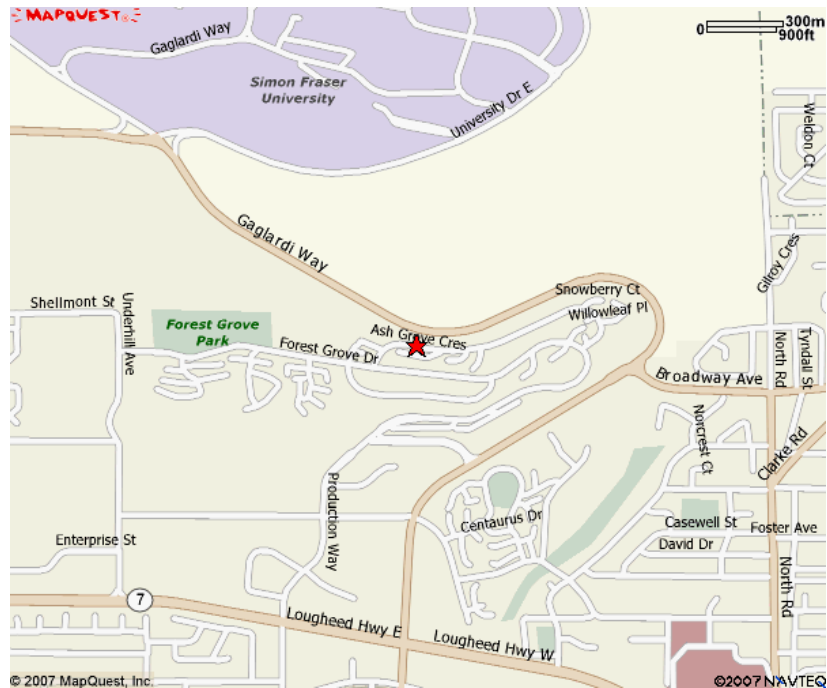

## Meeting with Stéphane Dion

At Pine Ridge Housing Co-op

8763 Ashgrove Crescent, Burnaby

8:45 am, Friday, September 12

### Transit directions –

Take the **Millenium Skytrain** to Production Way terminal.

Go to Bus Bay 3 and catch the **136 “Brentwood Stn”**.

Get off at the stop on **8700 block of Forest Grove Drive**.

Turn right. Walk half a block to Ashgrove Crescent. Turn left on Ashgrove.

**Pine Ridge Housing Co-op** is the second driveway on the left.