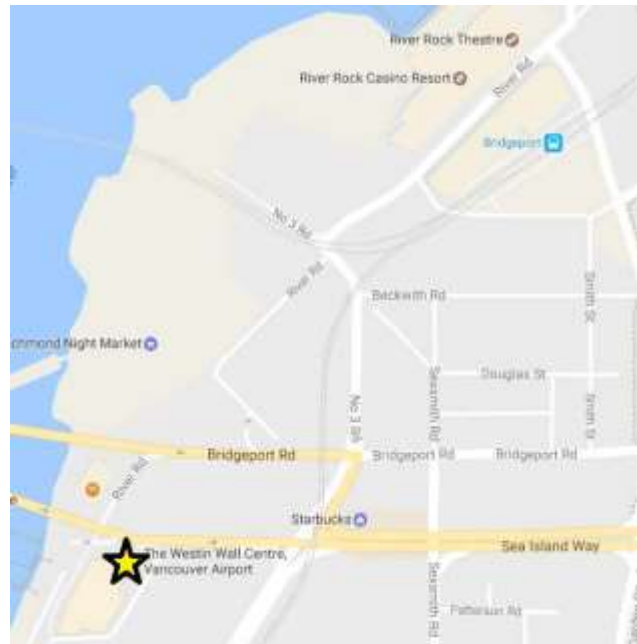

The Westin Wall Centre, Vancouver Airport

3099 Corvette Way, Richmond, British Columbia, V6X 4K3, Canada

Phone: 604.303.6565

The hotel is located just off No. 3 Road and Sea Island Way in Richmond.
(Parking is complimentary; record your license plate at registration.)

From Tsawwassen Ferry Terminal

1. Take Highway 17 and it turns into Highway 99.
2. Take the Highway 99 north ramp toward Richmond/Vancouver.
3. Follow Highway 99 to Bridgeport Rd in Richmond. Take exit 39 from BC-99 N.
4. Turn left on Bridgeport Road.
5. Turn left on #3 Road.
6. Turn right on Capstan Way.
7. Proceed to the hotel on Corvette Way.

From Vancouver International Airport

1. Follow signs to Richmond City Centre.
2. Proceed along Sea Island Way
3. Turn right on Sexsmith Road.
4. Turn right on Capstan Way.
5. Proceed to the hotel on Corvette Way.

Taking Transit to the Westin

The closest Skytrain station to the hotel is Bridgeport (River Rock Casino) on the Canada Line. This station is walking distance (about four blocks) from the hotel. If you have difficulty walking you can catch the hotel shuttle at Canada Line YVR Airport. See details below.