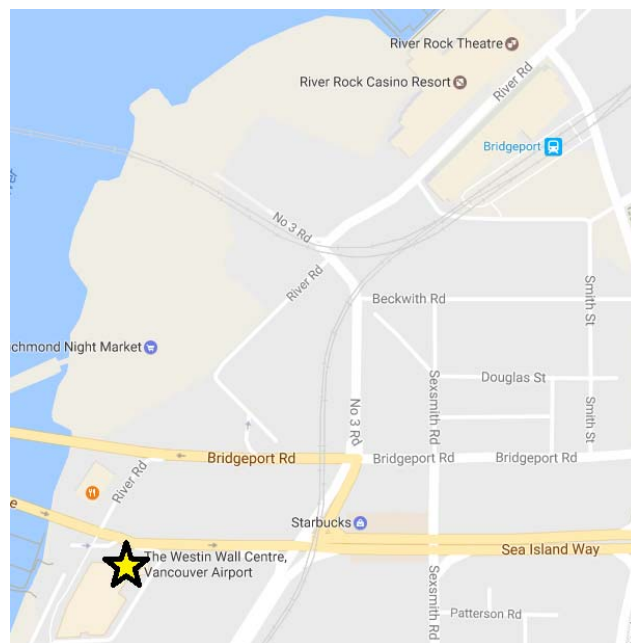

## The Westin Wall Centre, Vancouver Airport

3099 Corvette Way, Richmond, British Columbia, V6X 4K3, Canada  
Phone: 604.303.6565

The hotel is located just off No. 3 Road and Sea Island Way in Richmond.  
(Parking is complimentary; record your license plate at registration.)

### From Tsawwassen Ferry Terminal

1. Take Highway 17 and it turns into Highway 99.
2. Take the Highway 99 north ramp toward Richmond/Vancouver.
3. Follow Highway 99 to Bridgeport Rd in Richmond. Take exit 39 from BC-99 N.
4. Turn left on Bridgeport Road.
5. Turn left on #3 Road.
6. Turn right on Capstan Way.
7. Proceed to the hotel on Corvette Way.

### From Vancouver International Airport

1. Follow signs to Richmond City Centre.
2. Proceed along Sea Island Way
3. Turn right on Sexsmith Road.
4. Turn right on Capstan Way.
5. Proceed to the hotel on Corvette Way.

### Taking Transit To the Westin Wall

The closest Skytrain station to the hotel is Bridgeport (River Rock Casino) on the Canada Line. This station is walking distance (about four blocks) from the hotel. If you have difficulty walking you can catch the hotel shuttle at Canada Line YVR Airport. See details below.