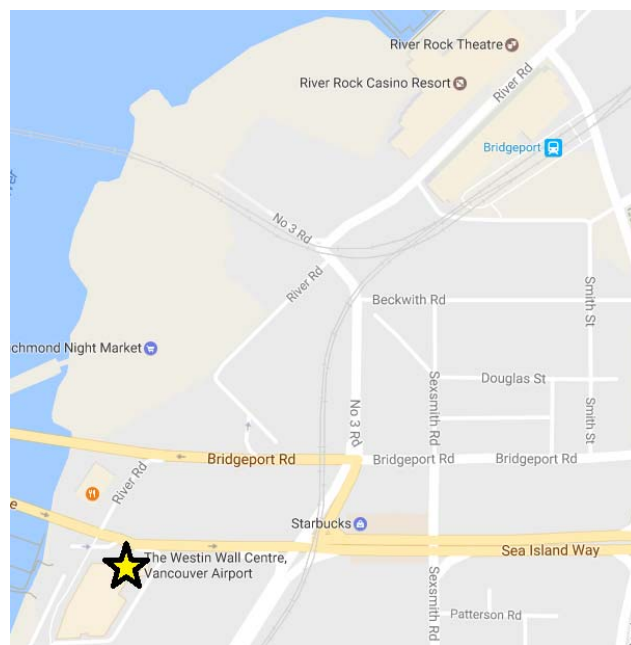

The Westin Wall Centre, Vancouver Airport

3099 Corvette Way, Richmond, British Columbia, V6X 4K3, Canada
Phone: 604.303.6565

The hotel is located just off No. 3 Road and Sea Island Way in Richmond.
(Parking is complimentary; record your license plate at registration.)

From Tsawwassen Ferry Terminal

1. Take Highway 17 and it turns into Highway 99.
2. Take the Highway 99 north ramp toward Richmond/Vancouver.
3. Follow Highway 99 to Bridgeport Rd in Richmond. Take exit 39 from BC-99 N.
4. Turn left on Bridgeport Road.
5. Turn left on #3 Road.
6. Turn right on Capstan Way.
7. Proceed to the hotel on Corvette Way.

From Vancouver International Airport

1. Follow signs to Richmond City Centre.
2. Proceed along Sea Island Way
3. Turn right on Sexsmith Road.
4. Turn right on Capstan Way.
5. Proceed to the hotel on Corvette Way.

Taking Transit To the Westin Wall

The closest Skytrain station to the hotel is Bridgeport (River Rock Casino) on the Canada Line. This station is walking distance (about four blocks) from the hotel. If you have difficulty walking you can catch the hotel shuttle at Canada Line YVR Airport. See details below.