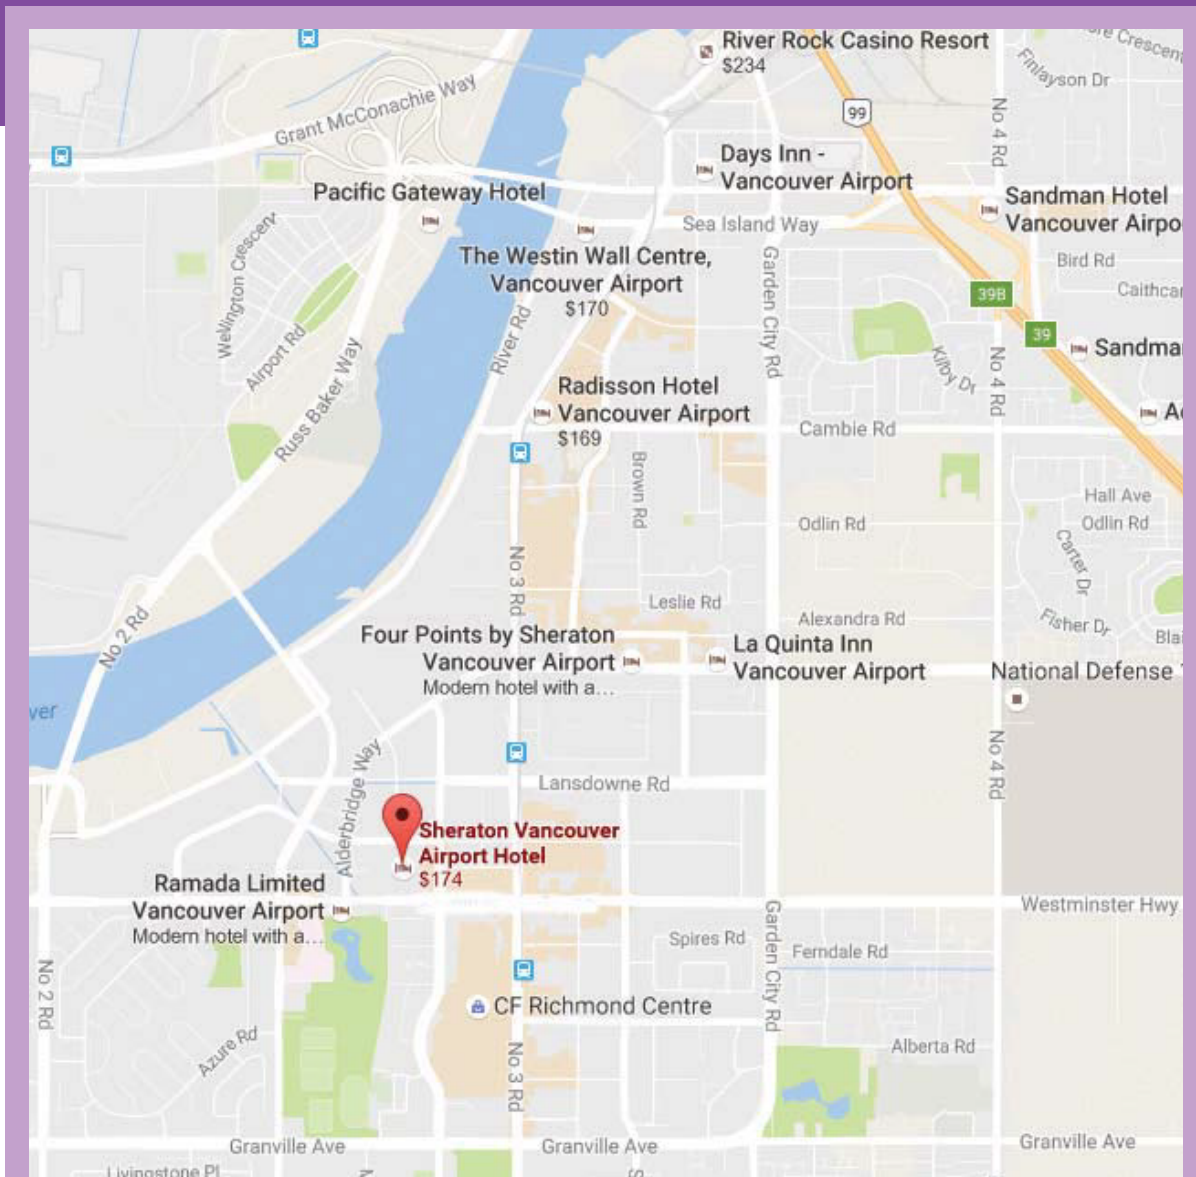

# CHF BC's Annual General Meeting and the HOUSING CENTRAL Affordable Housing Conference

Sheraton Vancouver Airport Hotel  
7551 Westminster Hwy, Richmond

\*10 minute walk (4 blocks) from Richmond-Brighouse Canada Line Station