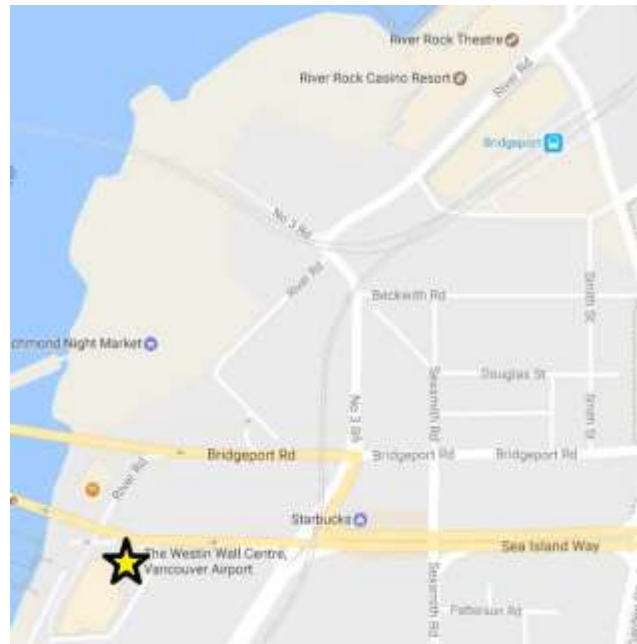

## The Westin Wall Centre, Vancouver Airport

3099 Corvette Way, Richmond, British Columbia, V6X 4K3, Canada

Phone: 604.303.6565

The hotel is located just off No. 3 Road and Sea Island Way in Richmond.  
(Parking is complimentary; record your license plate at registration.)

### From Tsawwassen Ferry Terminal

1. Take Highway 17 and it turns into Highway 99.
2. Take the Highway 99 north ramp toward Richmond/Vancouver.
3. Follow Highway 99 to Bridgeport Rd in Richmond. Take exit 39 from BC-99 N.
4. Turn left on Bridgeport Road.
5. Turn left on #3 Road.
6. Turn right on Capstan Way.
7. Proceed to the hotel on Corvette Way.

### From Vancouver International Airport

1. Follow signs to Richmond City Centre.
2. Proceed along Sea Island Way
3. Turn right on Sexsmith Road.
4. Turn right on Capstan Way.
5. Proceed to the hotel on Corvette Way.

### Taking Transit to the Westin

The closest Skytrain station to the hotel is Bridgeport (River Rock Casino) on the Canada Line. This station is walking distance (about four blocks) from the hotel. If you have difficulty walking you can catch the hotel shuttle at Canada Line YVR Airport. See details below.